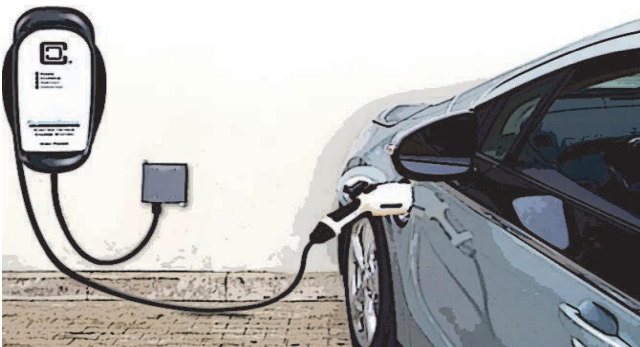

11,000 Watt Automatic Switch

COST: \$9,000

IN FLOOR RADIANT HEATING

Provides clean and efficient heating while minimizing expense.

Availability limited to:

House 2 / lower level - \$15,000

Flex Space / studio - \$ 7,000

ELECTRIC CAR CONNECTION

Need a charge, No worries, You got it.

Universal Charger

Cost: \$2,000

SOLAR PANELS

Bring your home to Net Zero - meaning produce as much energy as you consume. The Earth will love you.